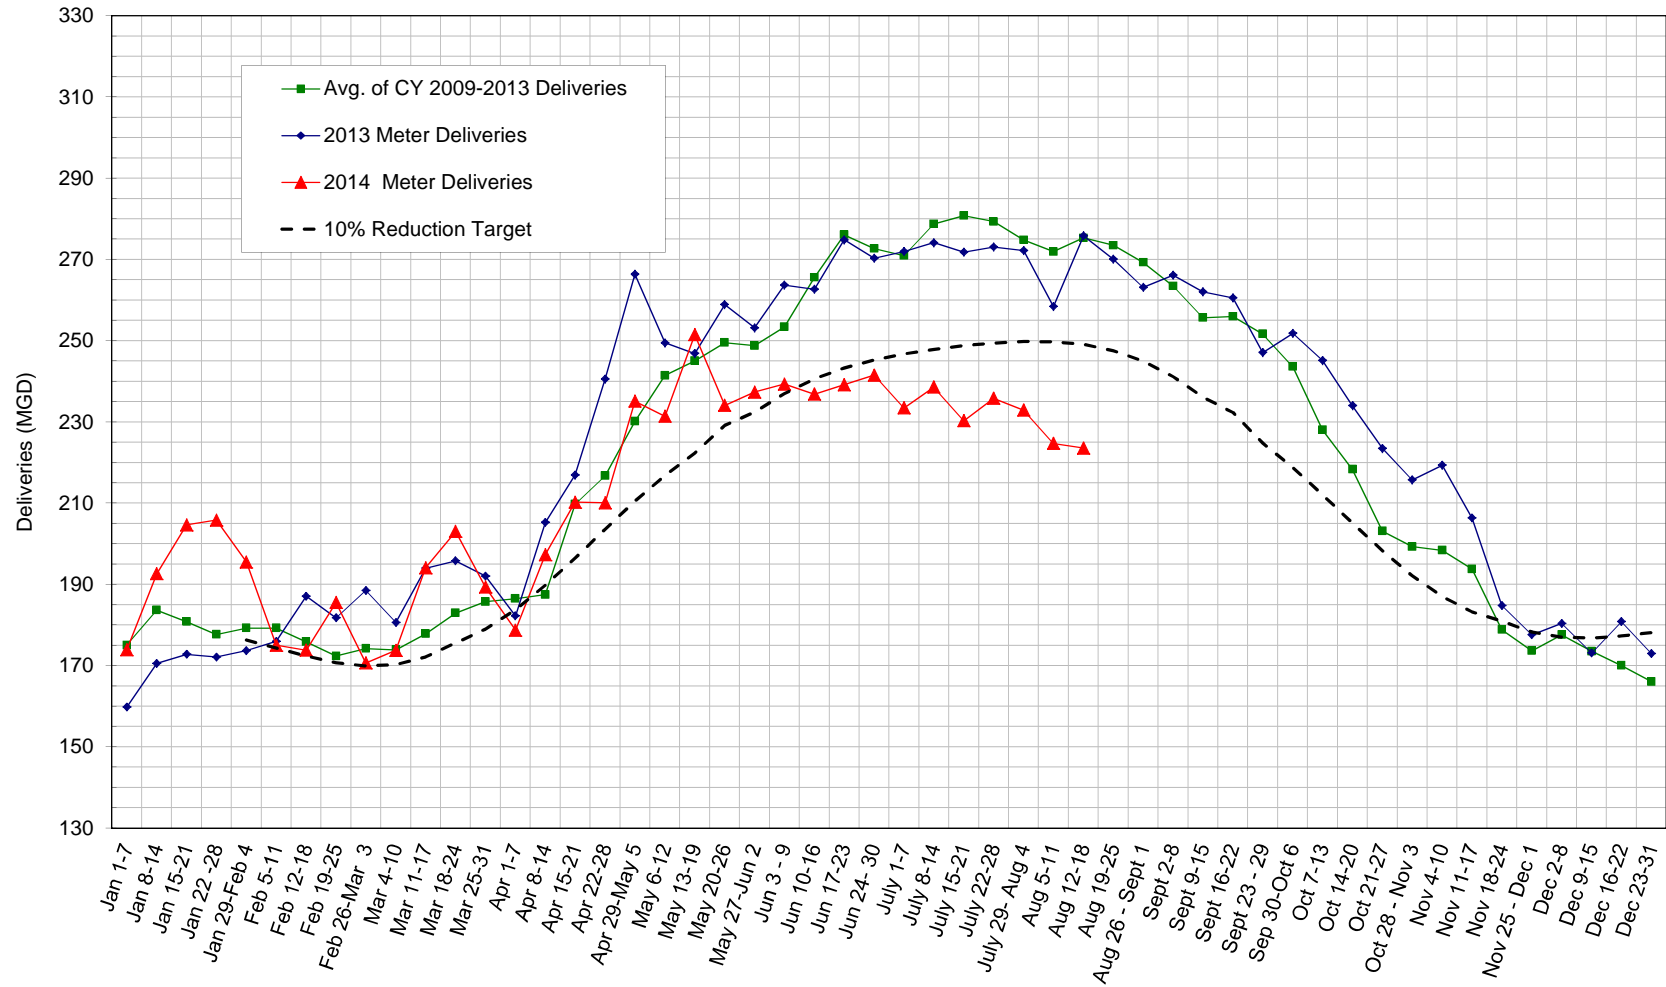

**SAN FRANCISCO PUBLIC UTILITIES COMMISSION
REGIONAL WATER SYSTEM DELIVERY REPORT
Monitoring Year 8**

SFPUC Regional Water System - Meter Deliveries
Total SFPUC Service Area
Source: SFPUC Regional Water System County Meters

SAN FRANCISCO PUBLIC UTILITIES COMMISSION
 REGIONAL WATER SYSTEM DELIVERY REPORT
 Monitoring Year 8

SFPUC Regional Water System - Meter Deliveries
 San Francisco Customers
 Source: SFPUC Regional Water System County Meters