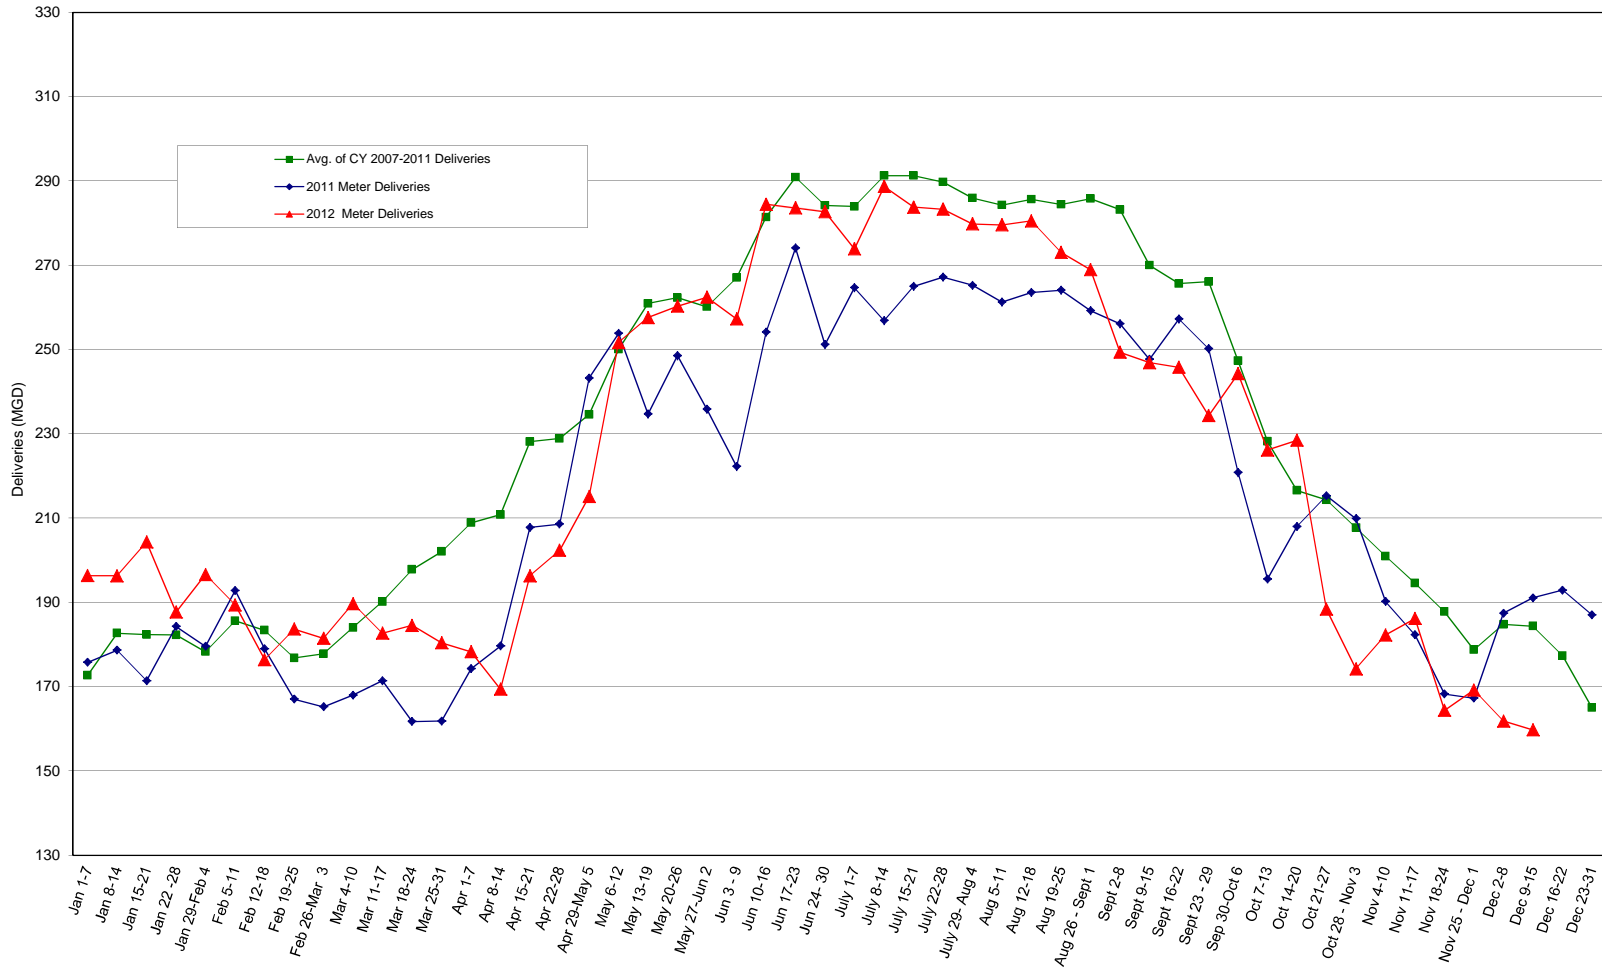

**SAN FRANCISCO PUBLIC UTILITIES COMMISSION  
REGIONAL WATER SYSTEM DELIVERY REPORT  
Monitoring Year 6**

SFPUC Regional Water System - Meter Deliveries  
Total SFPUC Service Area  
Source: SFPUC Regional Water System County Meters

**SAN FRANCISCO PUBLIC UTILITIES COMMISSION  
REGIONAL WATER SYSTEM DELIVERY REPORT  
Monitoring Year 6**

SFPUC Regional Water System - Meter Deliveries  
San Francisco Customers  
Source: SFPUC Regional Water System County Meters