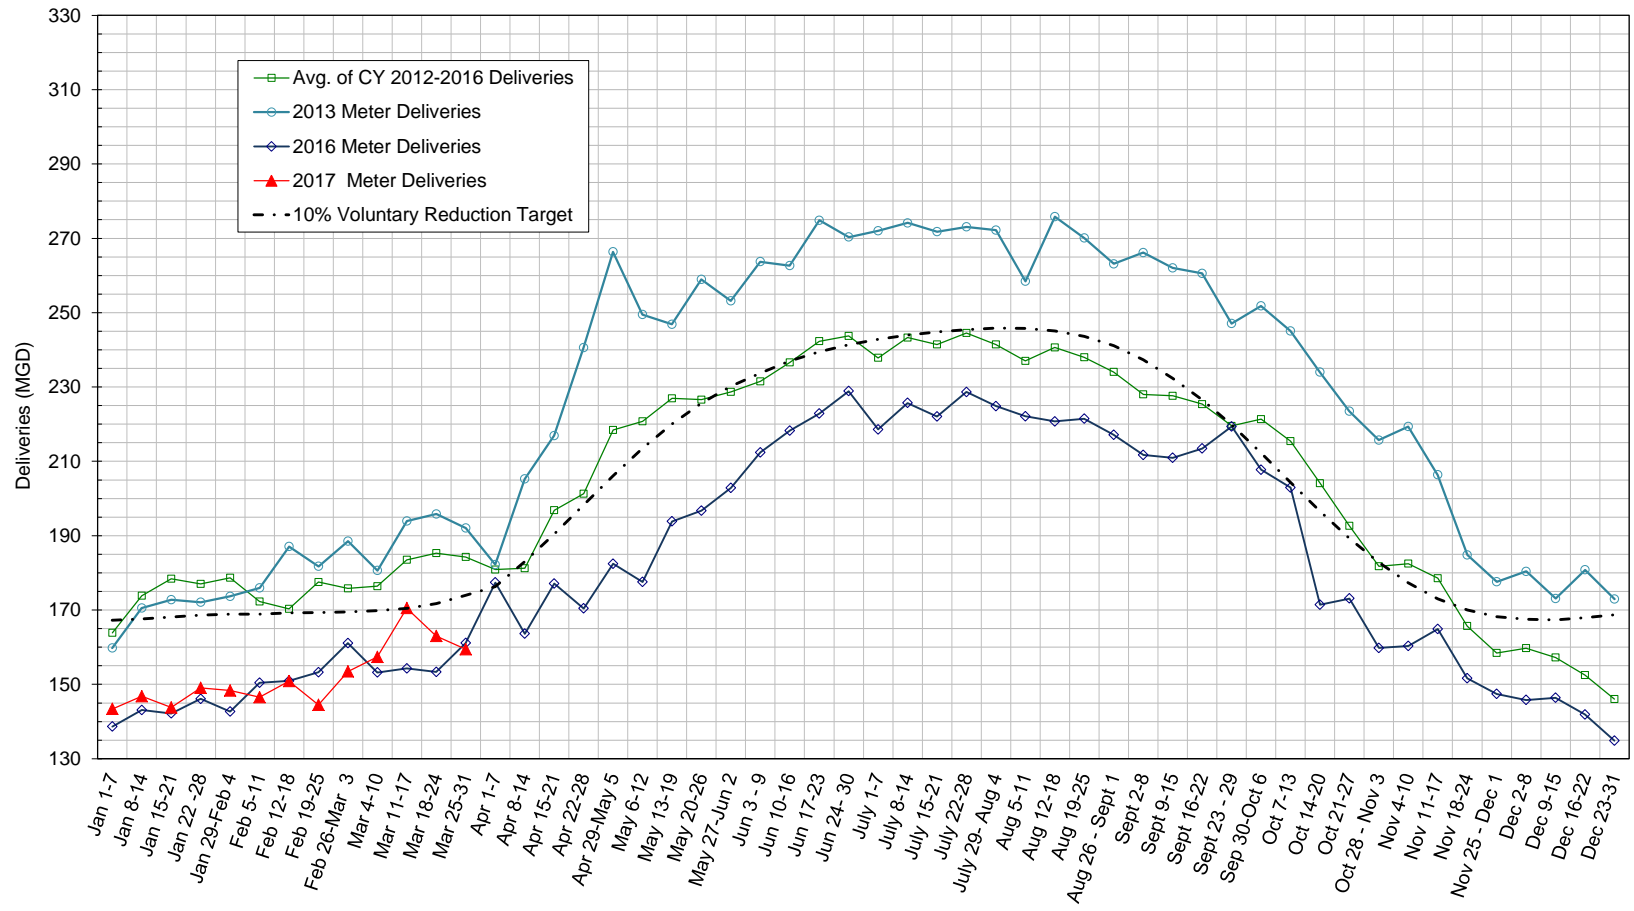

SAN FRANCISCO PUBLIC UTILITIES COMMISSION
REGIONAL WATER SYSTEM DELIVERY REPORT
Monitoring Year 11

SFPUC Regional Water System - Meter Deliveries
Total SFPUC Service Area
Source: SFPUC Regional Water System County Meters